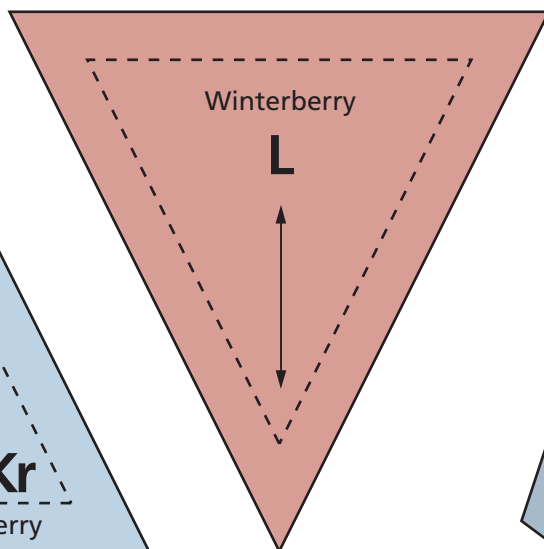

Winterberry

By Mark Lipinski
The Quilts of Pickle Road
www.marklipinski.com

Quilted by Kim Buterbaugh

Skill Level: Advanced

Quilt Size: 111 $\frac{3}{8}$ " x 111 $\frac{3}{8}$ "
Block Size: 6" x 6"

Scale check for pdf files
When you print these templates, this ruler should measure 6" long. If it does not, change "page scaling" to "none" in the print dialog box.

Winterberry continued