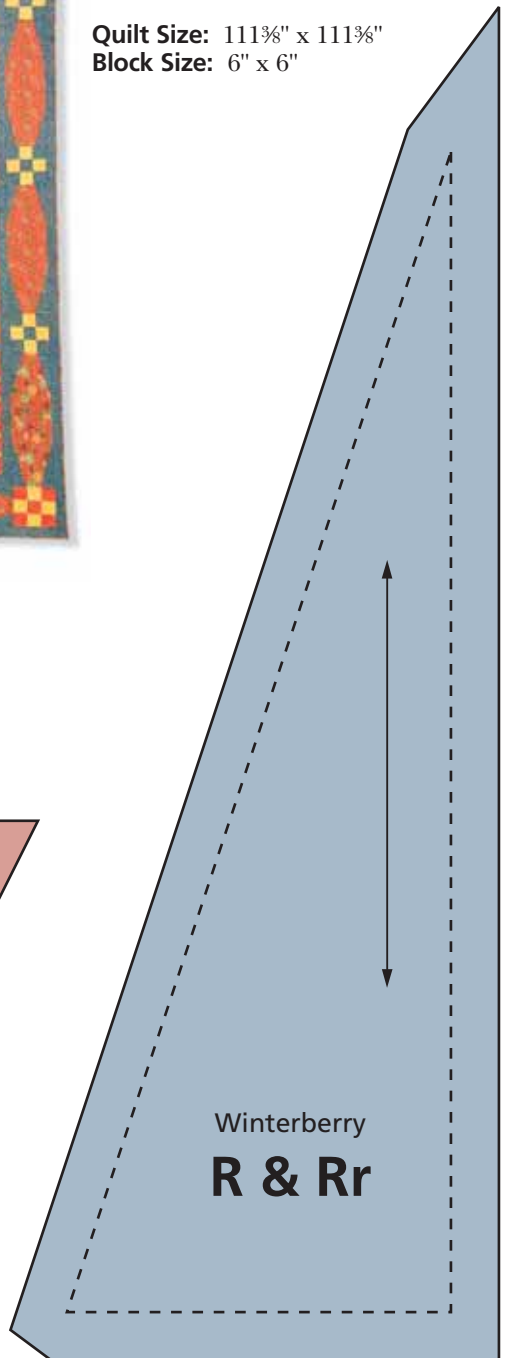

Winterberry

By Mark Lipinski
The Quilts of Pickle Road
www.marklipinski.com

Quilted by Kim Buterbaugh

Skill Level: Advanced

Quilt Size: 111 $\frac{3}{8}$ " x 111 $\frac{3}{8}$ "
Block Size: 6" x 6"

Scale check for pdf files
When you print these templates, this ruler should measure 6" long. If it does not, change "page scaling" to "none" in the print dialog box.

Winterberry continued