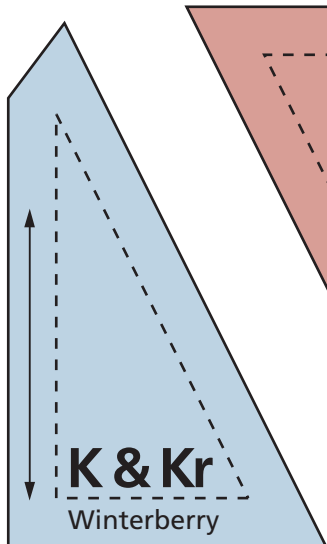

Winterberry

By Mark Lipinski
The Quilts of Pickle Road
www.marklipinski.com

Quilted by Kim Buterbaugh

Skill Level: Advanced

Quilt Size: 111 $\frac{3}{8}$ " x 111 $\frac{3}{8}$ "
Block Size: 6" x 6"

Scale check for pdf files
When you print these templates, this ruler should measure 6" long. If it does not, change "page scaling" to "none" in the print dialog box.

Winterberry continued