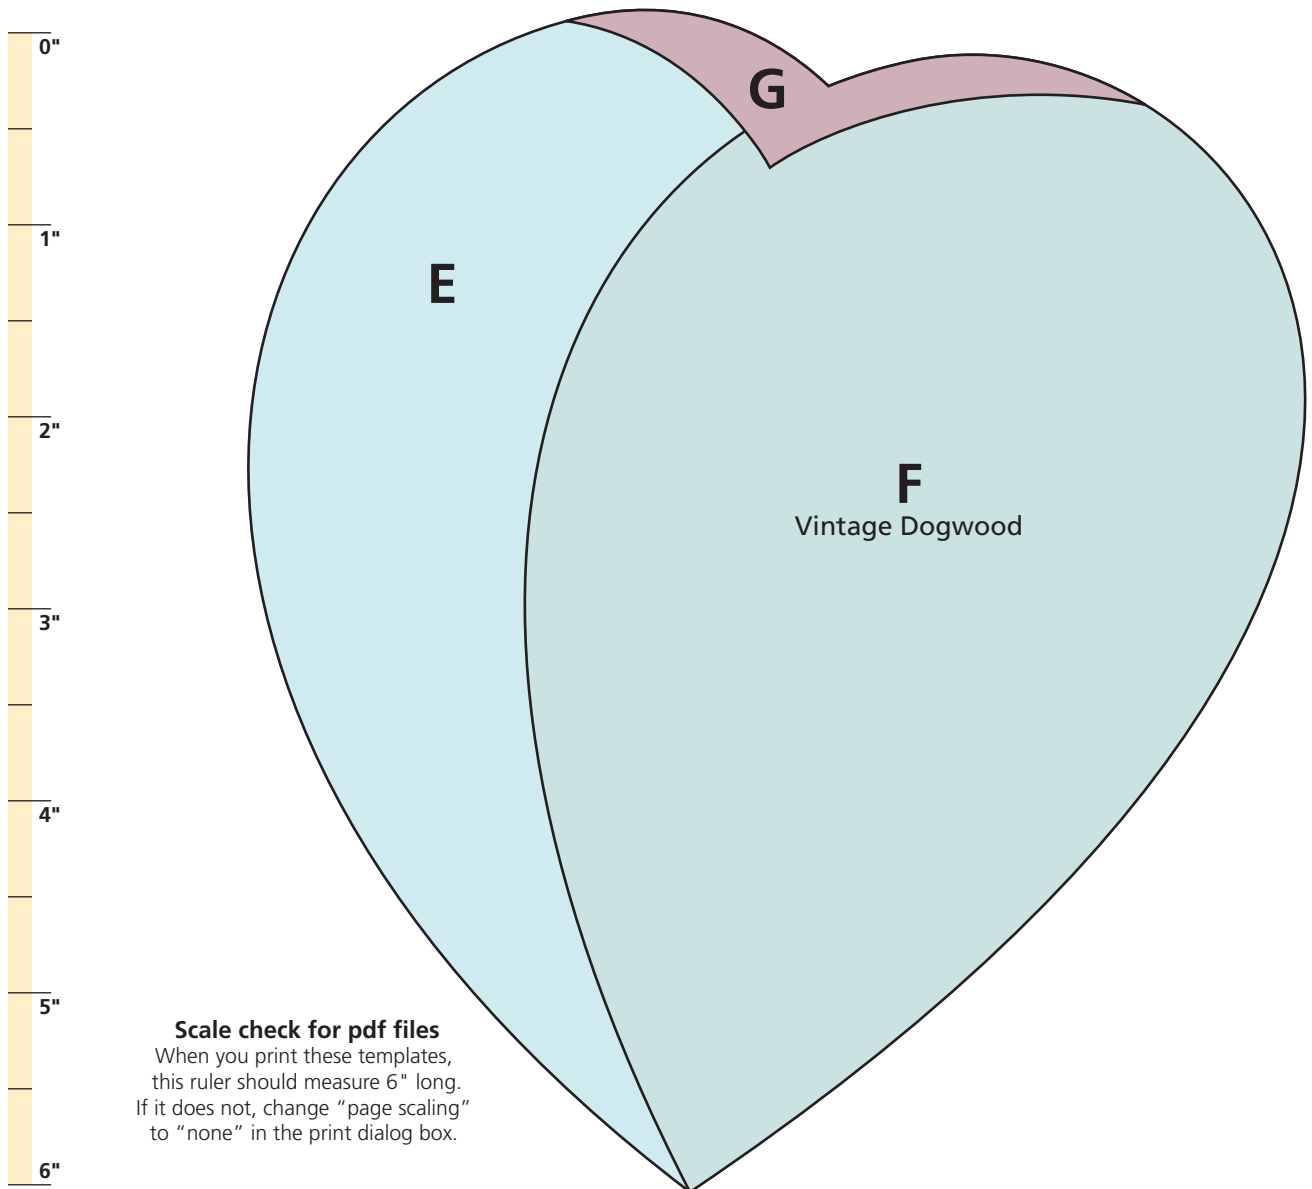

Vintage Dogwood

By Toby Preston

Skill Level: Easy

Quilt Size: 42" x 36"

Vintage Dogwood continued

Scale check for pdf files

When you print these templates, this ruler should measure 6" long. If it does not, change "page scaling" to "none" in the print dialog box.

Vintage Dogwood continued

Scale check for pdf files

When you print these templates, this ruler should measure 6" long. If it does not, change "page scaling" to "none" in the print dialog box.

Enlarge E
200% on
copy machine.

E
Vintage
Dogwood