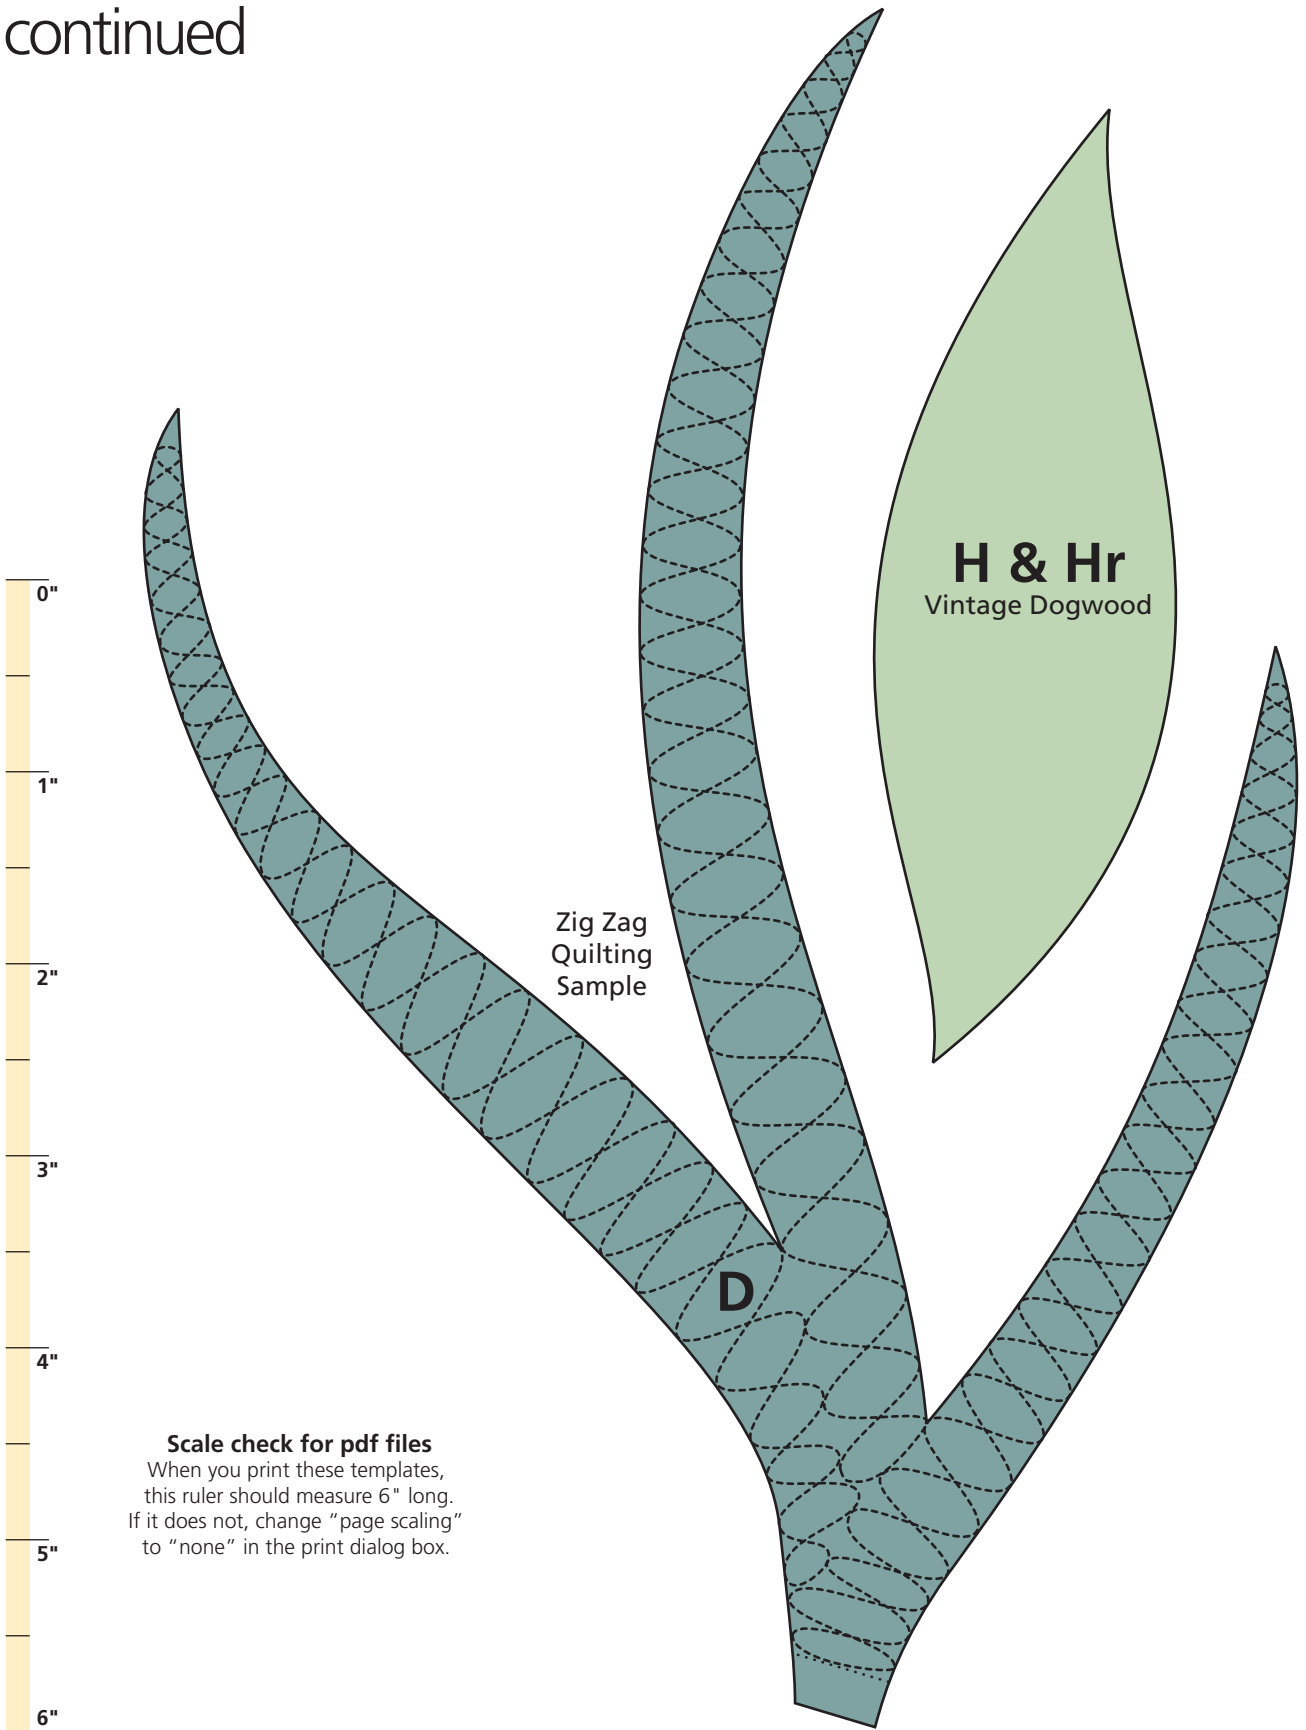

Vintage Dogwood

By Toby Preston

Skill Level: Easy

Quilt Size: 42" x 36"

Vintage Dogwood continued

Scale check for pdf files

When you print these templates, this ruler should measure 6" long. If it does not, change "page scaling" to "none" in the print dialog box.

Vintage Dogwood continued

Scale check for pdf files

When you print these templates, this ruler should measure 6" long. If it does not, change "page scaling" to "none" in the print dialog box.

Enlarge E
200% on
copy machine.

E
Vintage
Dogwood