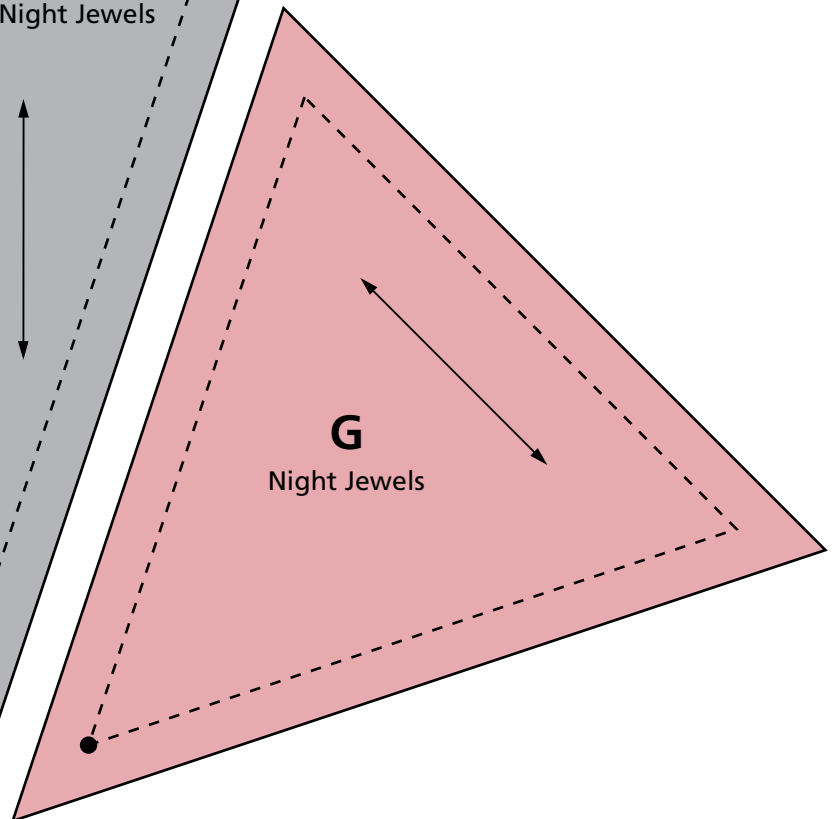

Night Jewels

Design by Susan Cook

Made by Mickie Swall

Skill Level: Intermediate

Quilt Size: 64" x 77½"

Block Size: 6¾" x 6¾"

H & Hr
Night Jewels

G
Night Jewels

Scale check for pdf files
When you print these templates, this ruler should measure 6" long. If it does not, change "page scaling" to "none" in the print dialog box.