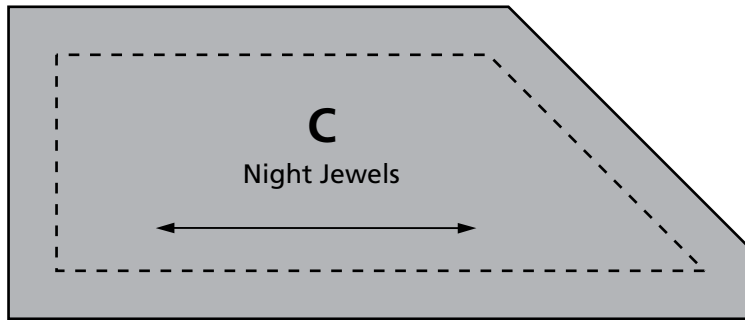

Night Jewels

Design by Susan Cook

Made by Mickie Swall

Skill Level: Intermediate

Quilt Size: 64" x 77½"

Block Size: 6¾" x 6¾"

H & Hr
Night Jewels

G
Night Jewels

Scale check for pdf files
When you print these templates, this ruler should measure 6" long. If it does not, change "page scaling" to "none" in the print dialog box.