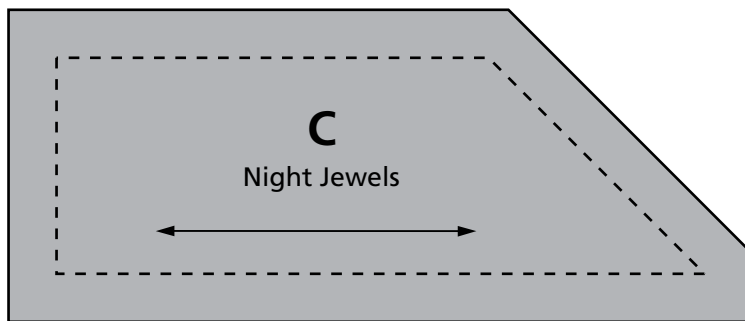

Night Jewels

Design by Susan Cook

Made by Mickie Swall

Skill Level: Intermediate

Quilt Size: 64" x 77½"

Block Size: 6¾" x 6¾"

Scale check for pdf files
When you print these templates, this ruler should measure 6" long. If it does not, change "page scaling" to "none" in the print dialog box.