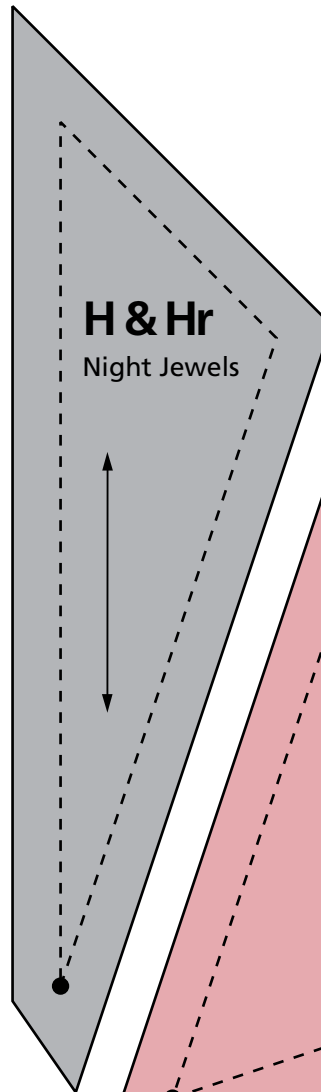

Night Jewels

Design by Susan Cook

Made by Mickie Swall

Skill Level: Intermediate

Quilt Size: 64" x 77½"

Block Size: 6¾" x 6¾"

H & Hr
Night Jewels

G
Night Jewels

Scale check for pdf files
When you print these templates, this ruler should measure 6" long. If it does not, change "page scaling" to "none" in the print dialog box.