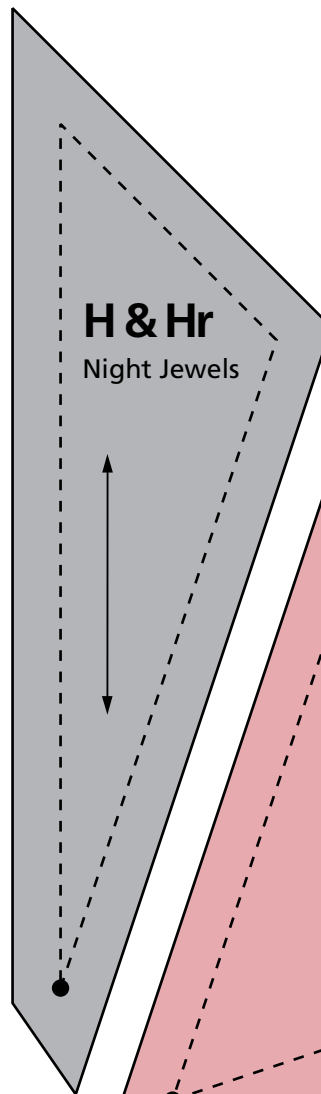

Night Jewels

Design by Susan Cook

Made by Mickie Swall

Skill Level: Intermediate

Quilt Size: 64" x 77½"

Block Size: 6¾" x 6¾"

Scale check for pdf files
When you print these templates, this ruler should measure 6" long. If it does not, change "page scaling" to "none" in the print dialog box.