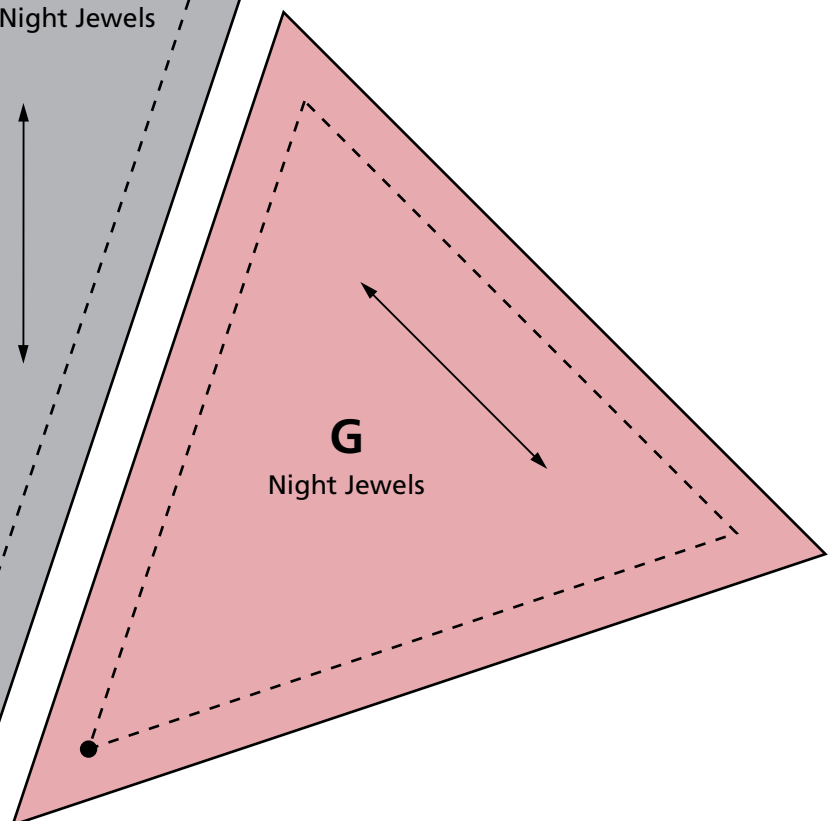

Night Jewels

Design by Susan Cook

Made by Mickie Swall

Skill Level: Intermediate

Quilt Size: 64" x 77½"

Block Size: 6¾" x 6¾"

Scale check for pdf files
When you print these templates, this ruler should measure 6" long. If it does not, change "page scaling" to "none" in the print dialog box.