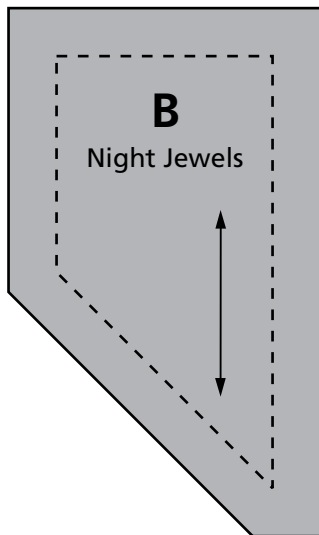

Night Jewels

Design by Susan Cook

Made by Mickie Swall

Skill Level: Intermediate

Quilt Size: 64" x 77½"

Block Size: 6¾" x 6¾"

Scale check for pdf files
When you print these templates, this ruler should measure 6" long. If it does not, change "page scaling" to "none" in the print dialog box.