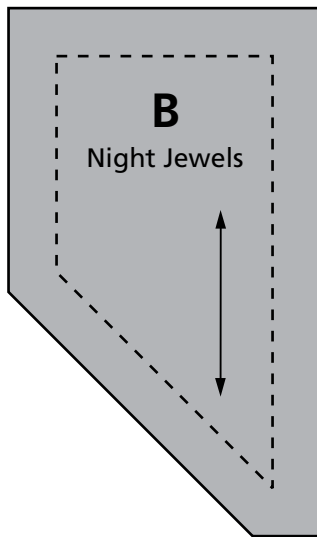

Night Jewels

Design by Susan Cook

Made by Mickie Swall

Skill Level: Intermediate

Quilt Size: 64" x 77½"

Block Size: 6¾" x 6¾"

H & Hr
Night Jewels

G
Night Jewels

Scale check for pdf files
When you print these templates, this ruler should measure 6" long. If it does not, change "page scaling" to "none" in the print dialog box.