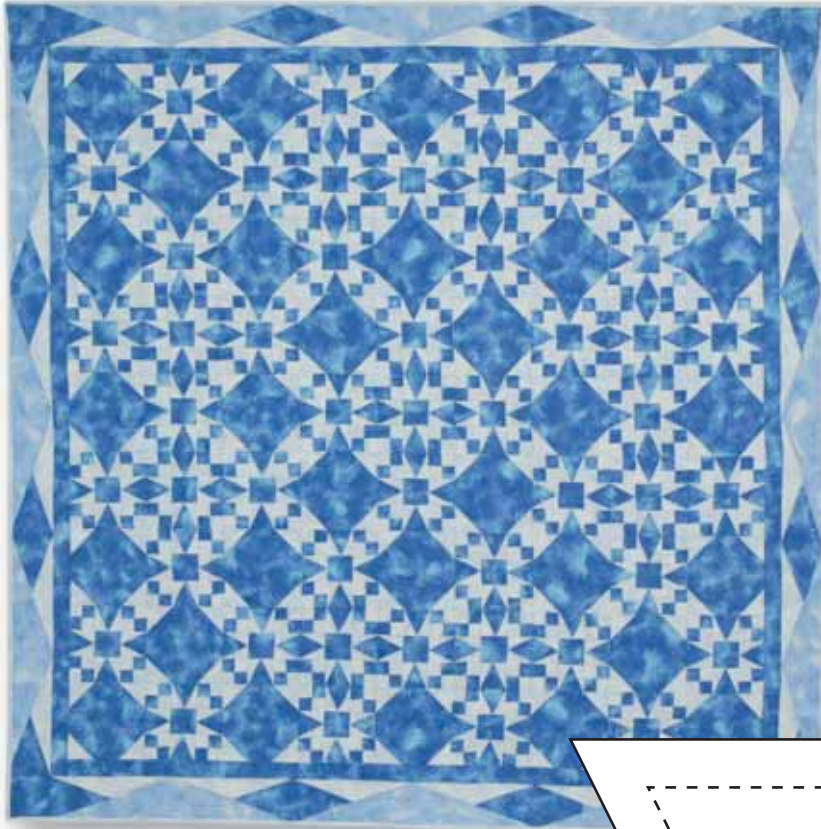

Ice

By Mark Lipinski

Quilted by Deborah Hobbs,
Ta Dah Custom Longarm Quilting

Skill Level: Intermediate

Quilt Size: 94" x 94"
Block Size: 9" x 9"

Find the complete
instructions and yardage
to make this quilt in the
December 2006 issue
of *Quilter's Home*

Scale check for pdf files

When you print these templates, this ruler should measure 6" long.
If it does not, change "page scaling" to "none" in the print dialog box.