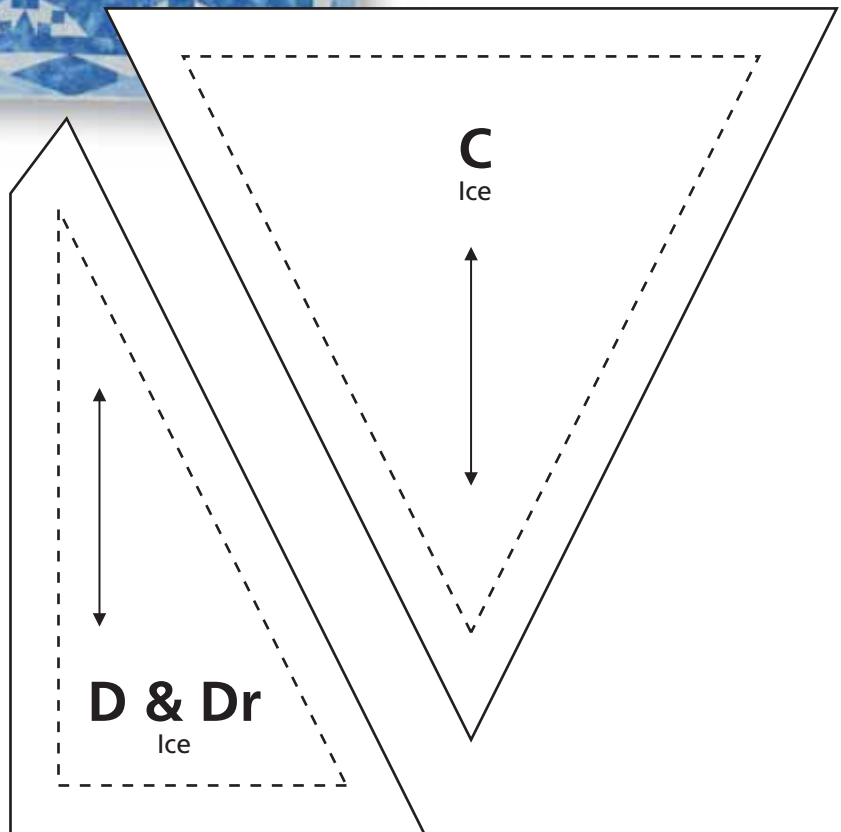

Ice

By Mark Lipinski

Quilted by Deborah Hobbs,
Ta Dah Custom Longarm Quilting

Skill Level: Intermediate

Quilt Size: 94" x 94"
Block Size: 9" x 9"

Find the complete
instructions and yardage
to make this quilt in the
December 2006 issue
of *Quilter's Home*

Scale check for pdf files

When you print these templates, this ruler should measure 6" long.
If it does not, change "page scaling" to "none" in the print dialog box.