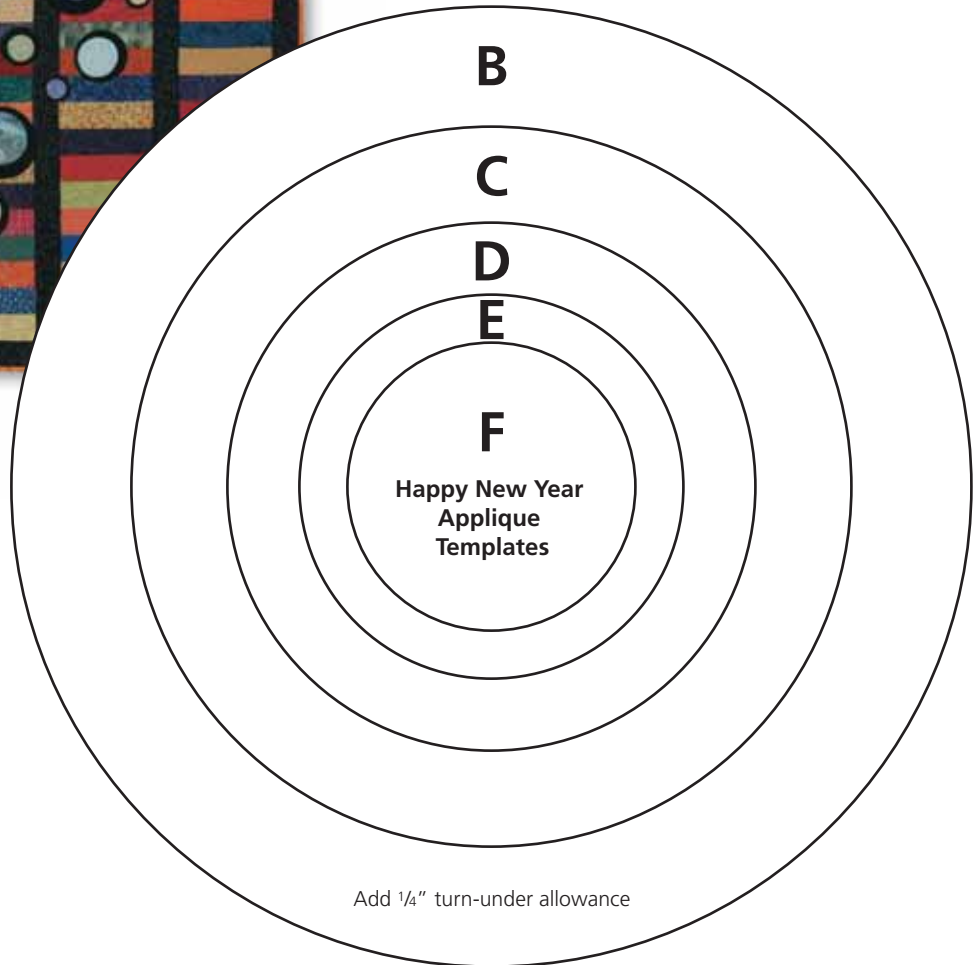

Happy New Year

By Ann Sandrin

Skill Level: Easy

Quilt Size: 44½" x 60"

Find the complete instructions and yardage to make this quilt in the December 2006 issue of *Quilter's Home*

Scale check for pdf files

When you print these templates, this ruler should measure 6" long. If it does not, change "page scaling" to "none" in the print dialog box.