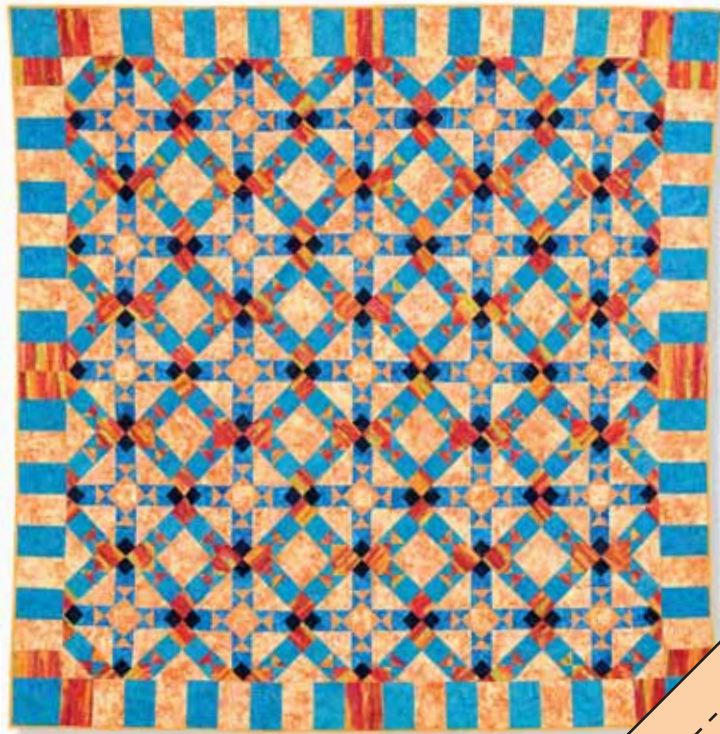

# Blue Sky Through Autumn Leaves

By Mark Lipinski

Quilted by Rhonda Quade,  
Lake View Quilting

Skill Level: Intermediate

Quilt Size: 99" x 99"  
Block Size: 12" x 12"

**Scale check for pdf files**  
When you print these templates,  
this ruler should measure 6" long.  
If it does not, change "page scaling"  
to "none" in the print dialog box.