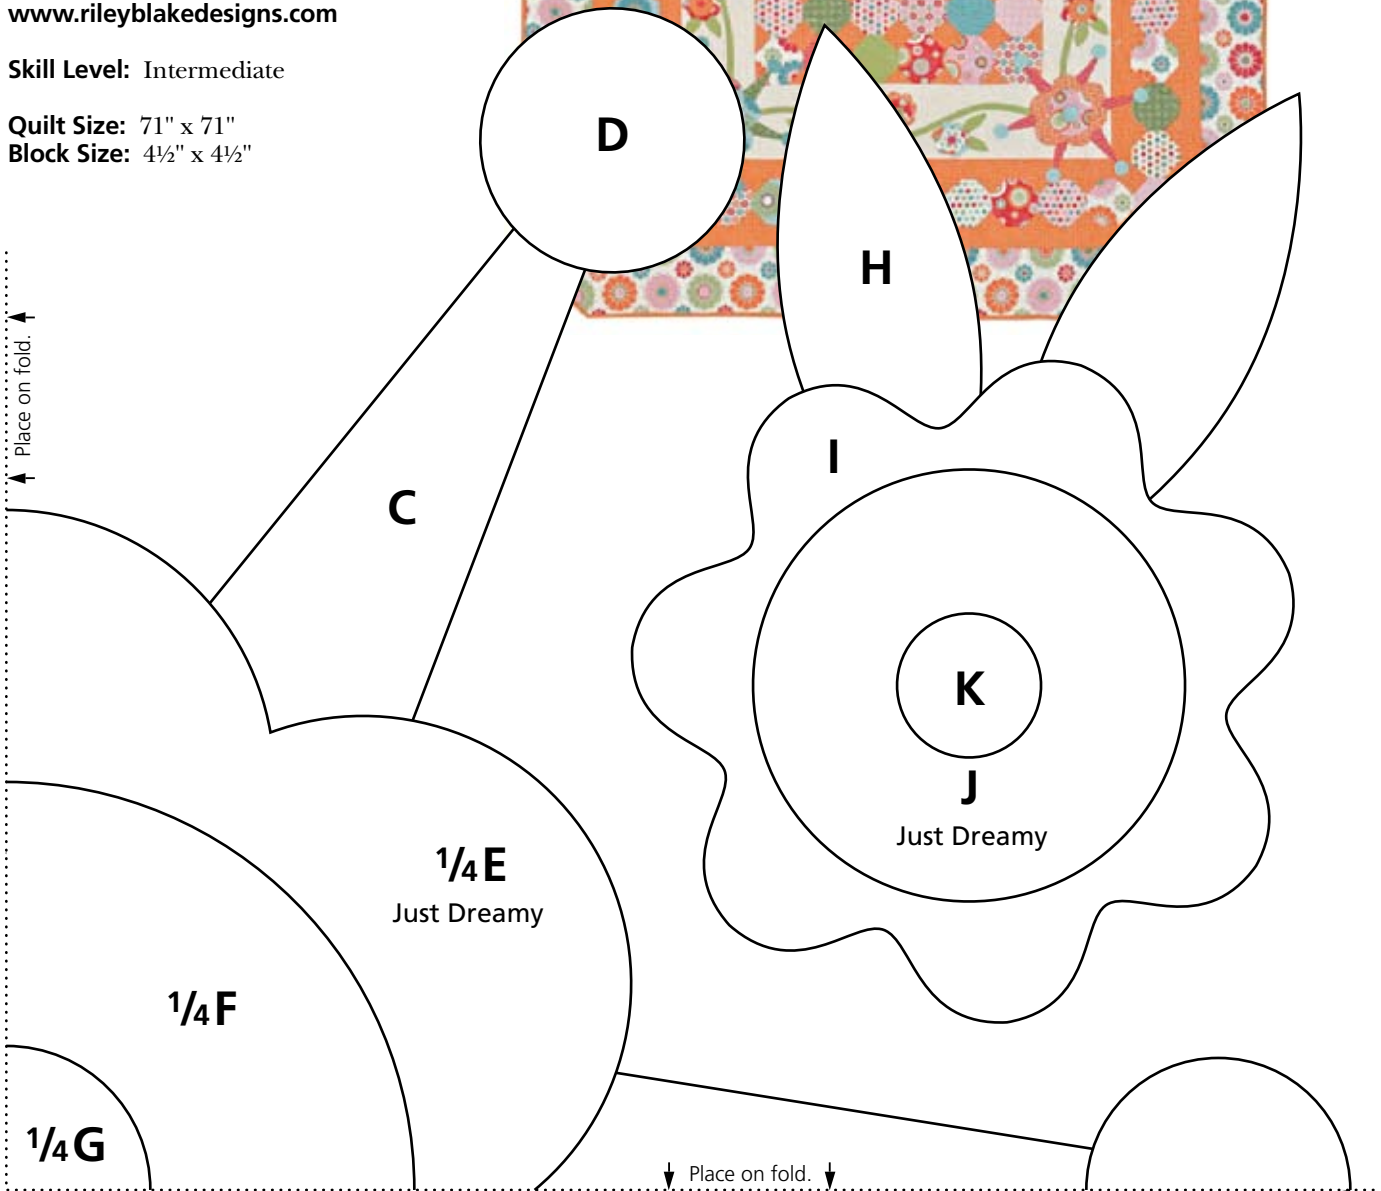

Just Dreamy

By Jina Barney
www.rileyblakedesigns.com

Skill Level: Intermediate

Quilt Size: 71" x 71"
Block Size: 4½" x 4½"

Scale check for pdf files

When you print these templates, this ruler should measure 6" long.
If it does not, change "page scaling" to "none" in the print dialog box.