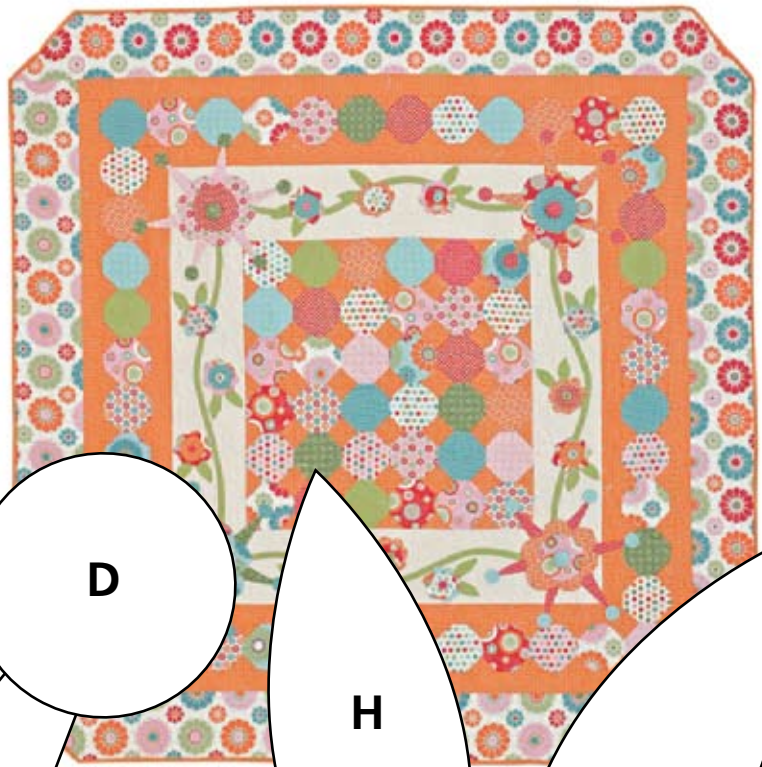

Just Dreamy

By Jina Barney
www.rileyblakedesigns.com

Skill Level: Intermediate

Quilt Size: 71" x 71"
Block Size: 4½" x 4½"

Scale check for pdf files

When you print these templates, this ruler should measure 6" long.
If it does not, change "page scaling" to "none" in the print dialog box.