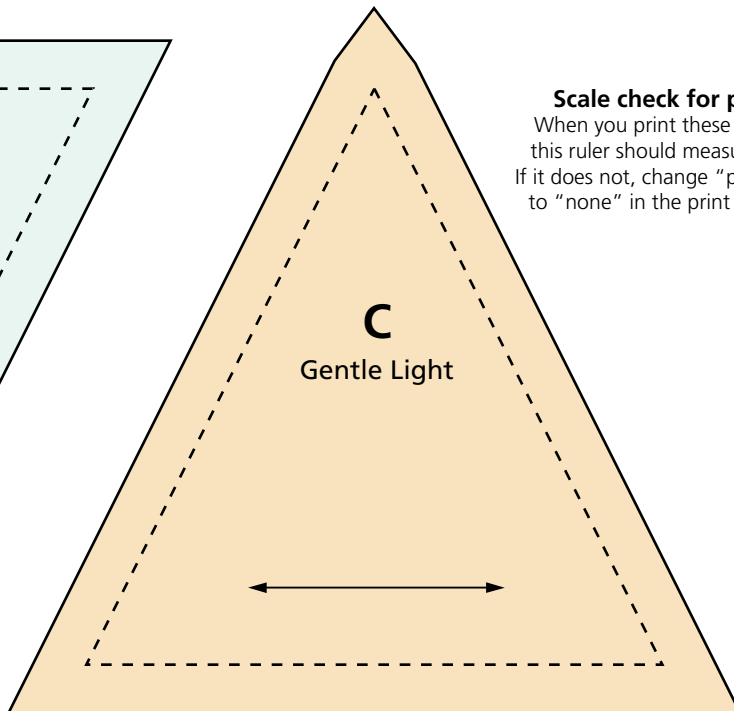

Gentle Light

Designed and Quilted
by Toby Preston

Skill Level: Intermediate

Quilt Size: 82⁵/₈" x 82⁵/₈"
Block Size: 9" x 9"

Scale check for pdf files
When you print these templates,
this ruler should measure 6" long.
If it does not, change "page scaling"
to "none" in the print dialog box.