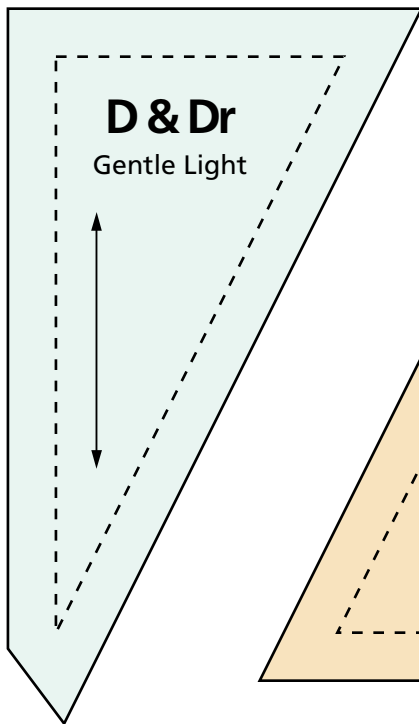

Gentle Light

Designed and Quilted
by Toby Preston

Skill Level: Intermediate

Quilt Size: 82⁵/₈" x 82⁵/₈"
Block Size: 9" x 9"

Scale check for pdf files
When you print these templates,
this ruler should measure 6" long.
If it does not, change "page scaling"
to "none" in the print dialog box.