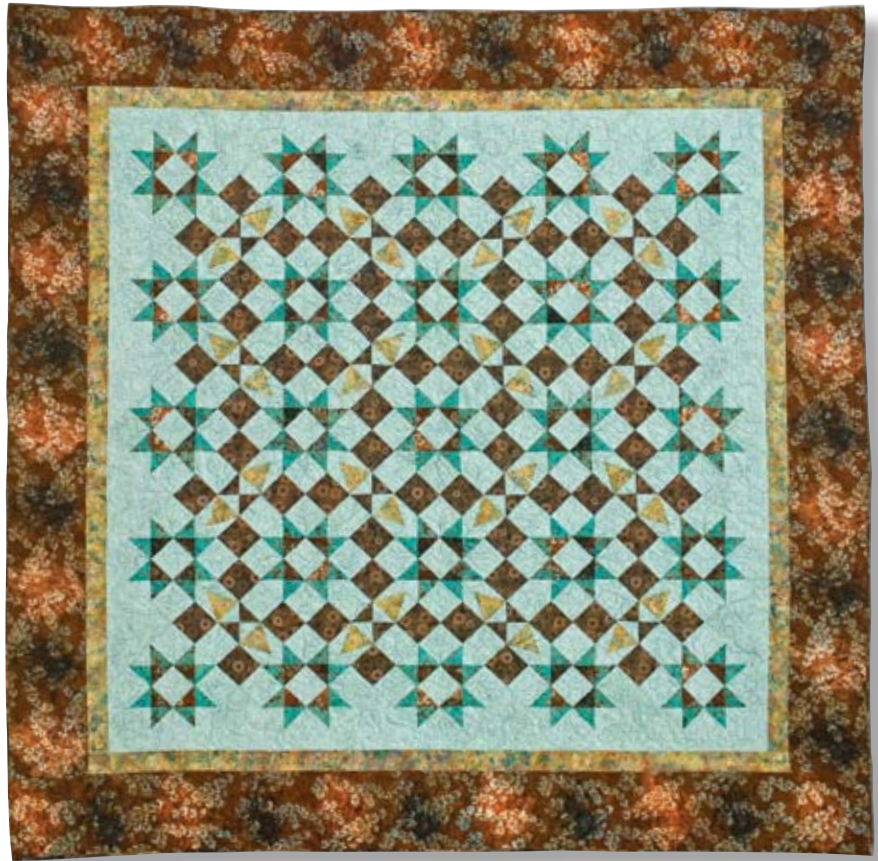

Gentle Light

Designed and Quilted
by Toby Preston

Skill Level: Intermediate

Quilt Size: 82⁵/₈" x 82⁵/₈"
Block Size: 9" x 9"

Scale check for pdf files
When you print these templates,
this ruler should measure 6" long.
If it does not, change "page scaling"
to "none" in the print dialog box.